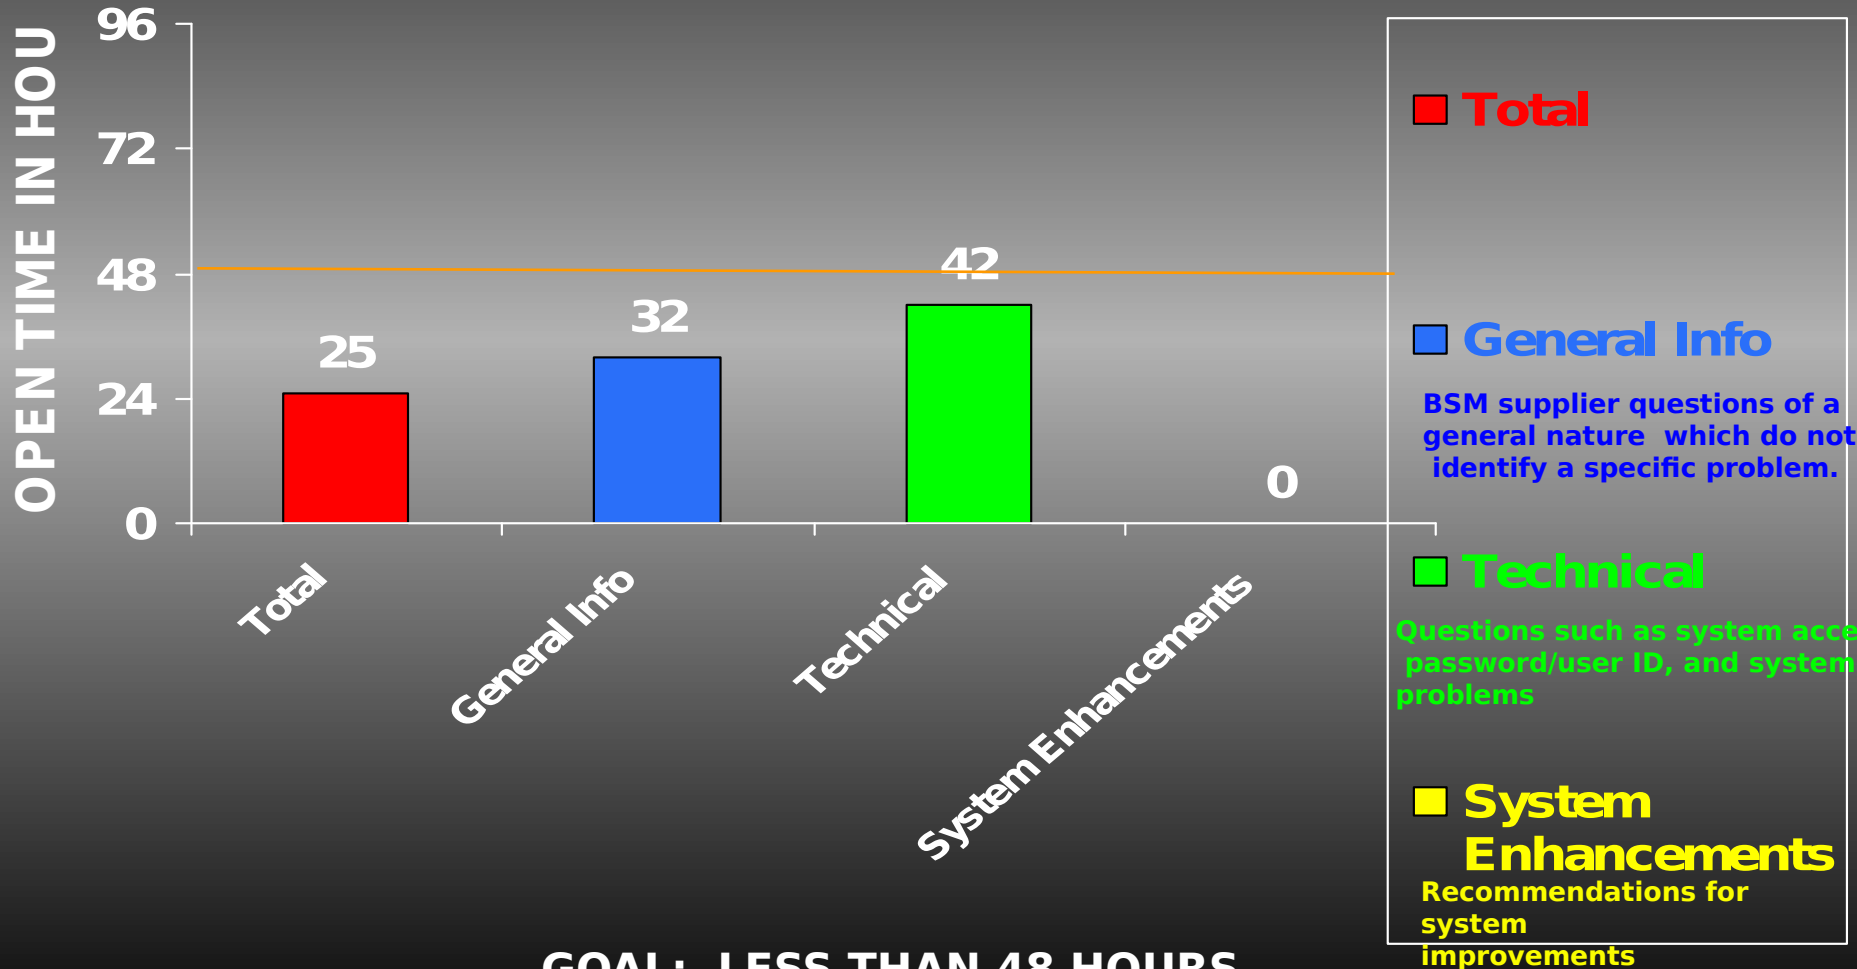

SRweb RELATED CONTACTS

As of 27 MAR 03

SRweb RELATED CONTACTS

WEEK OF 21-27 MAR 03

SRweb ISSUES

Average Resolution Time
WEEK OF 21-26 MAR 03

GOAL: LESS THAN 48 HOURS

SRweb ISSUES

Average Resolution Time (Trend)

GOAL: LESS THAN 48 HOURS